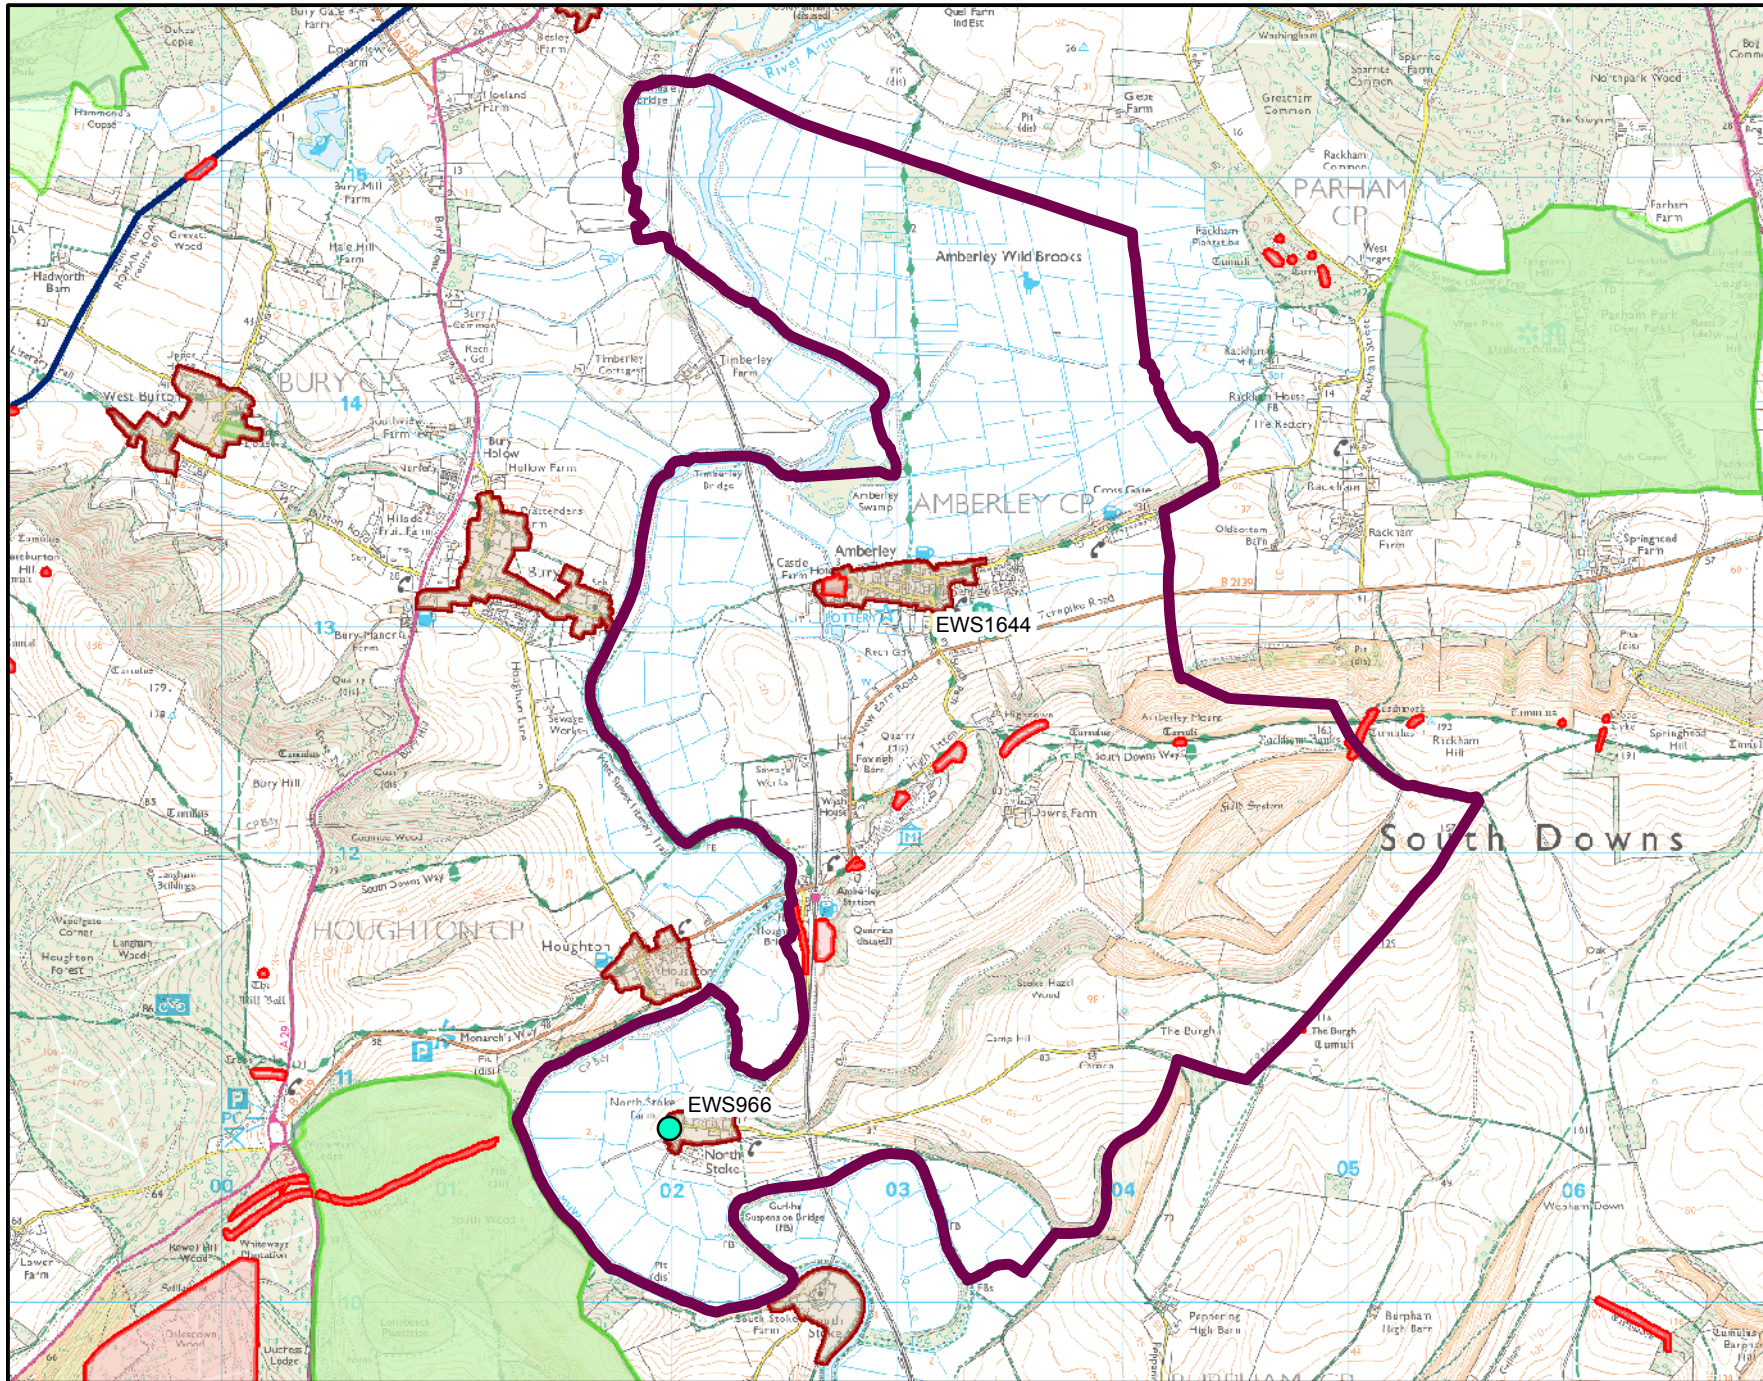

Amberley Parish - Event/Activity Data

Reproduced from or based upon 2013 Ordnance Survey material with permissions of the Controller of HMSO
 © Crown Copyright reserved.
 Unauthorised reproduction infringes Crown copyright and may lead to prosecution or civil proceedings
 West Sussex County Council Licence No. 100023447

Legend

-  Amberley Parish
-  Event Data
-  Event Data
-  Scheduled Monuments
-  Roman Roads
-  Conservation Areas
-  Registered Parks and Gardens
-  Historic Parks